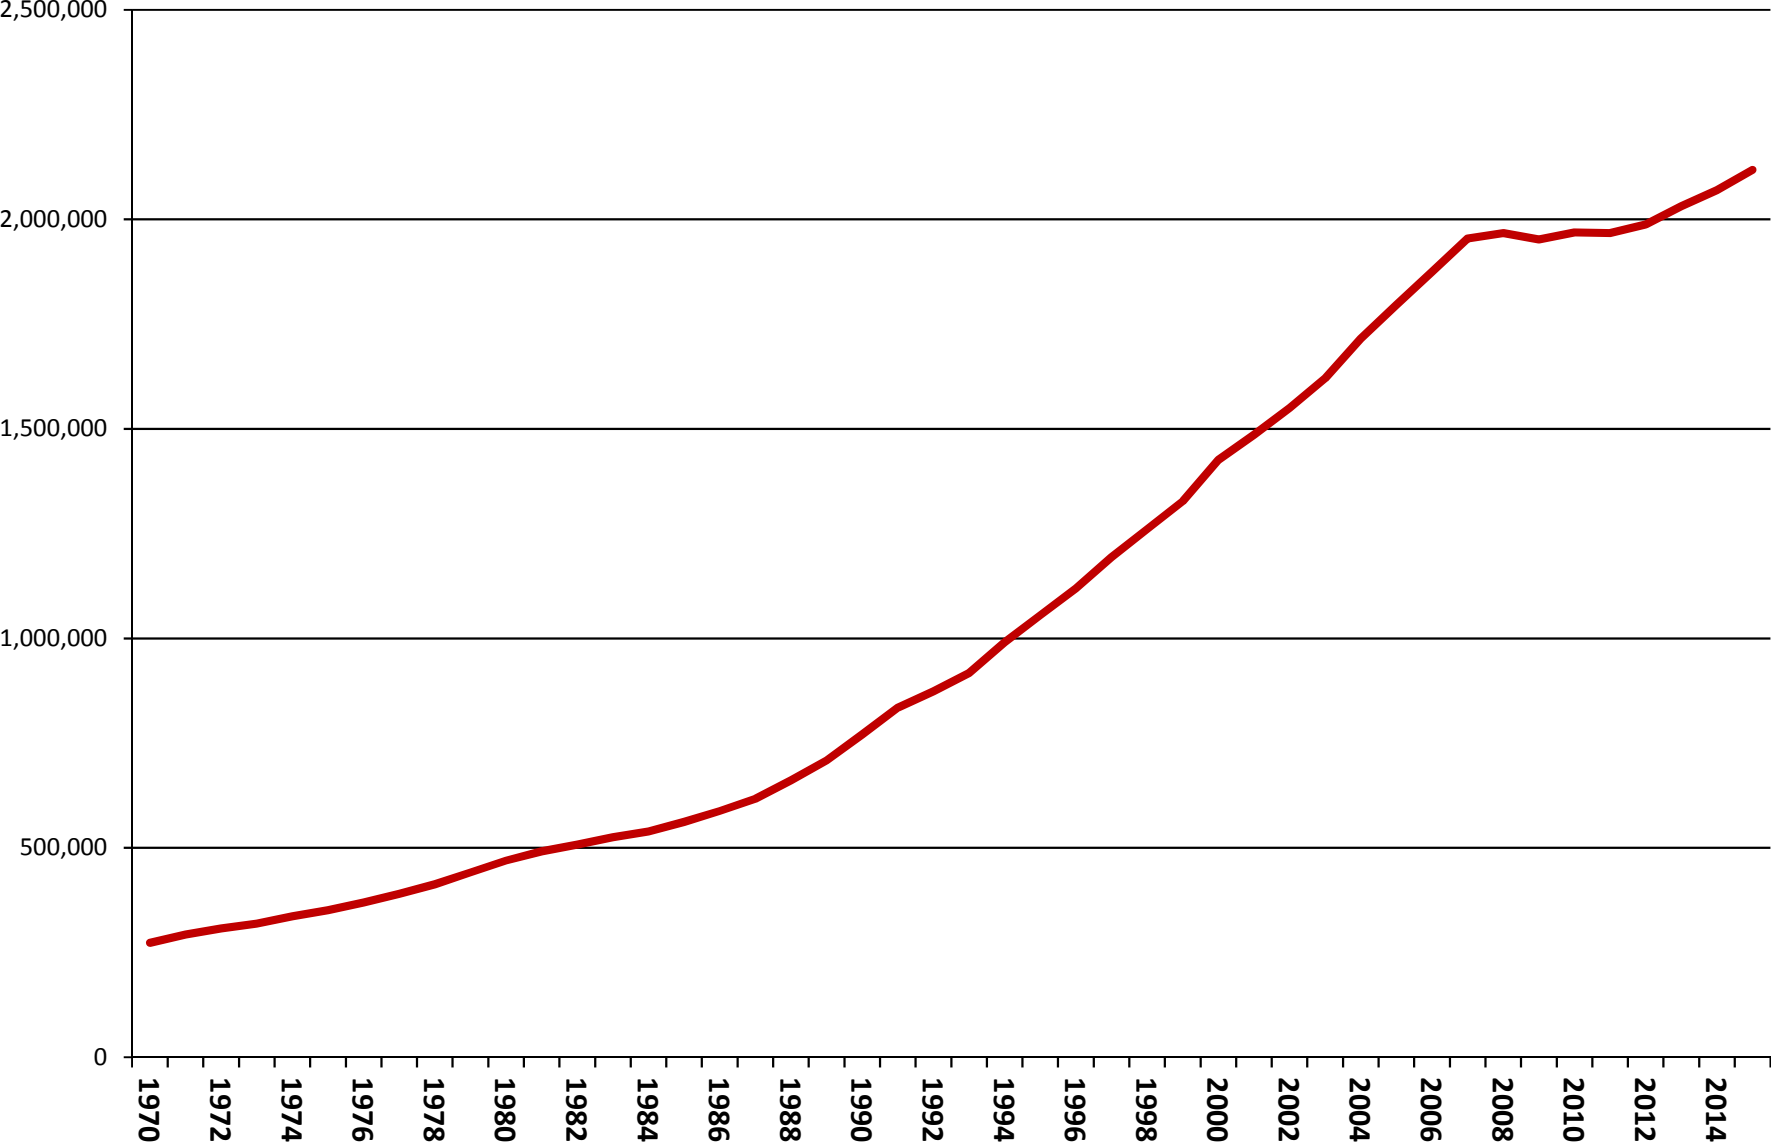

Clark County Population

Source: Nevada State Demographer