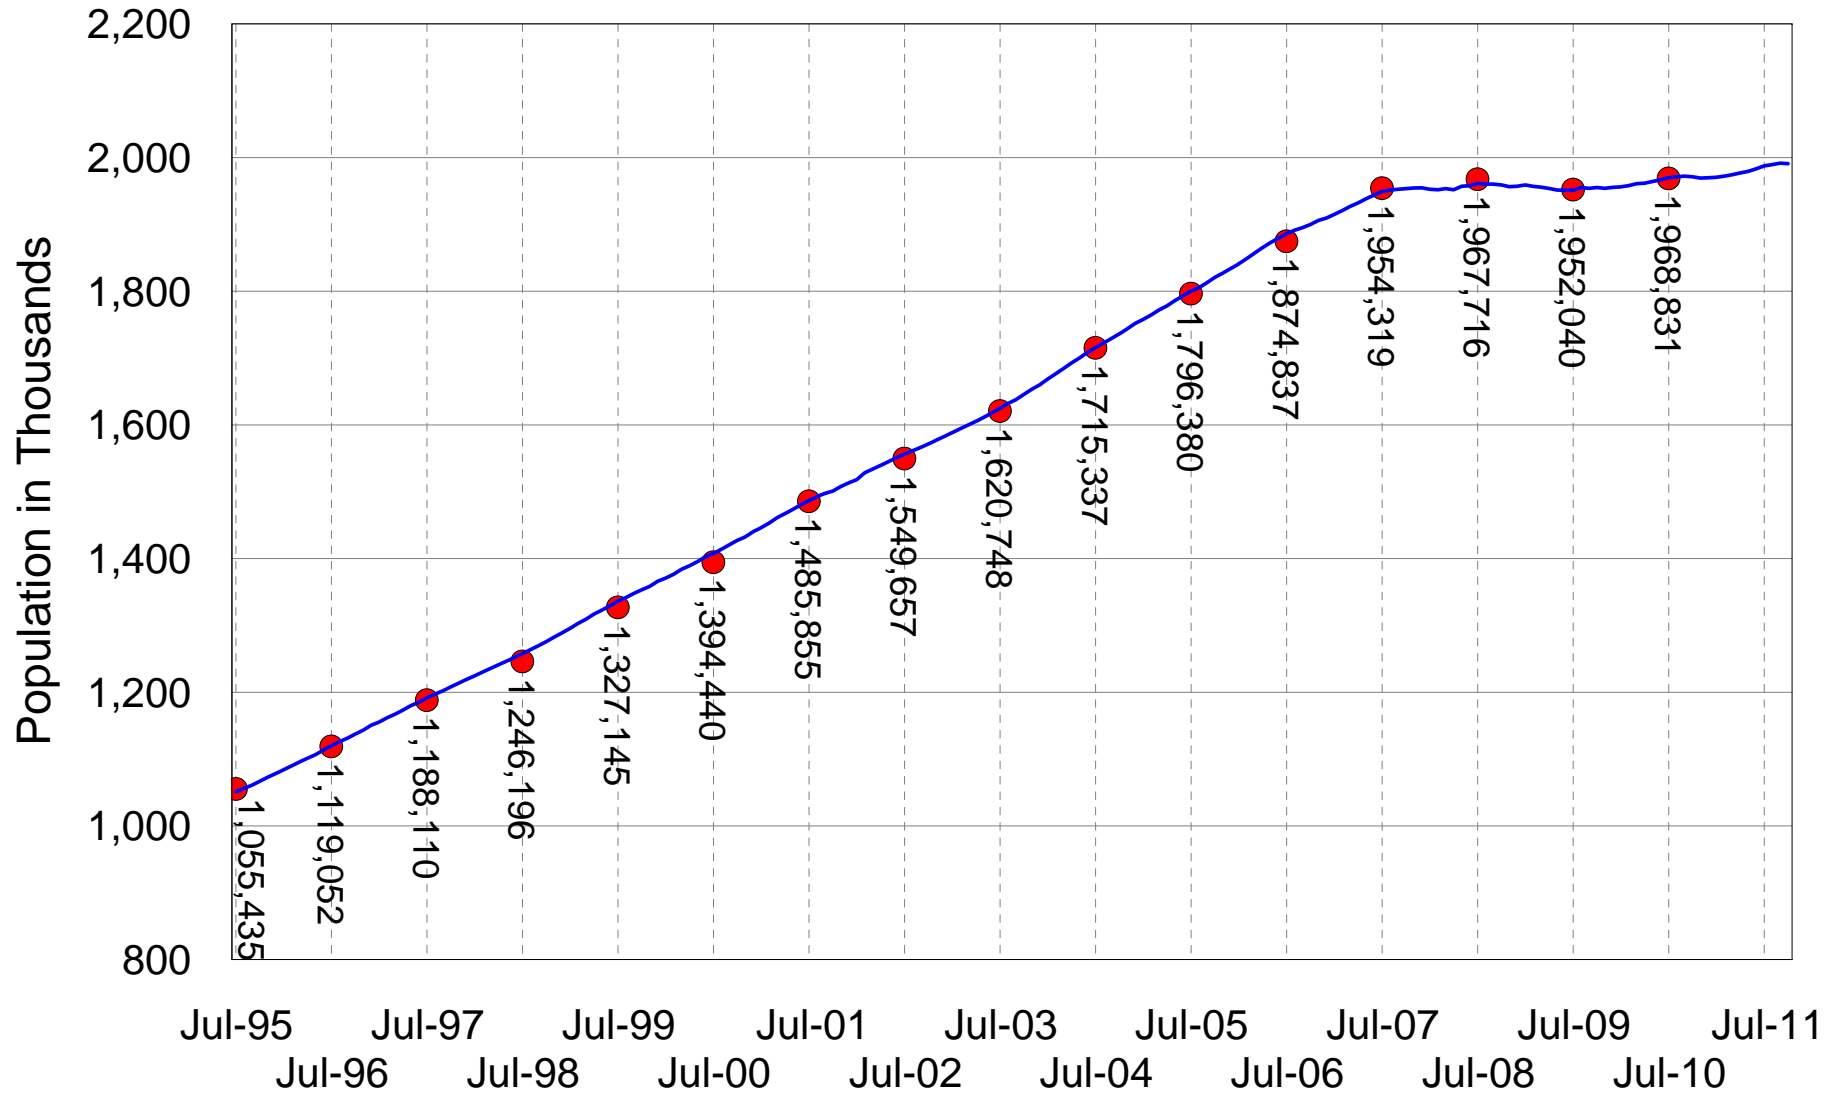

Annual and Current Clark County Population Estimates: 1995 - October 2011

Current Estimates Based on Active Residential Electric Meter Count

Annual Estimates are as of July

Sources: Clark County Comprehensive Planning; NV Energy; Nevada State Demographer

Annual
Estimate

Current
Estimate